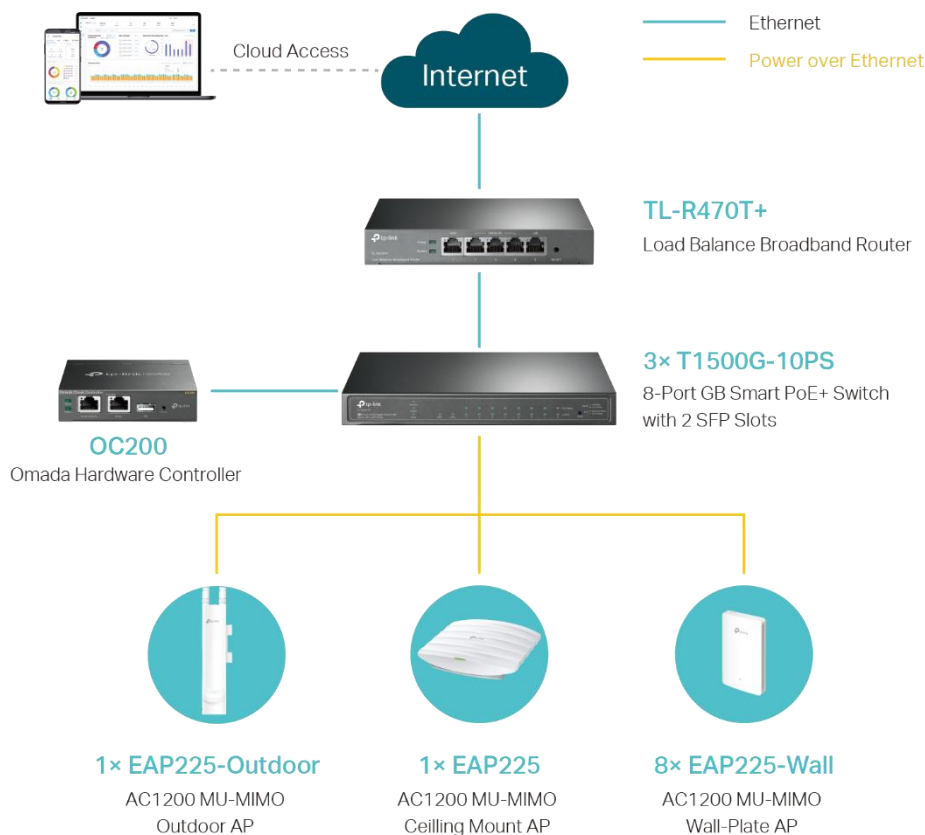

- Powerful wireless signal to support the growth of guests in the network and ensure good user experience;
- Secure WiFi access along with multiple authentication options and advanced technologies;
- Flexible extension and high-quality media services for entertainment machines and video surveillance in the plan;
- Easy centralized software management to simplify daily network management and maintenance; and
- Flexible installation and deployment to blend with indoor decoration.

♥ SOLUTION

TP-Link and RedesSemFio offered an integrated network solution for this accommodation.

Full WiFi Coverage with Smooth and Uninterrupted User Experience

Omada EAPs extend the wireless network throughout the property. RedesSemFio installed eight wall plate APs and one ceiling mount AP in the rooms, allowing guests to access the network from anywhere on the grounds. One outdoor AP deployed in the garden ensured an uninterrupted user experience. All deployed APs provide fast dual-band WiFi with wireless speeds up to 1167 Mbps (simultaneous 300 Mbps on 2.4 GHz and 867 Mbps on 5 GHz).

Reliable Security with Portal Authentication and Advanced Technologies

TP-Link Omada APs authenticate guest access via various methods, such as Facebook, SMS, and voucher. All these security measures minimize the chance of unauthorized entities accessing the